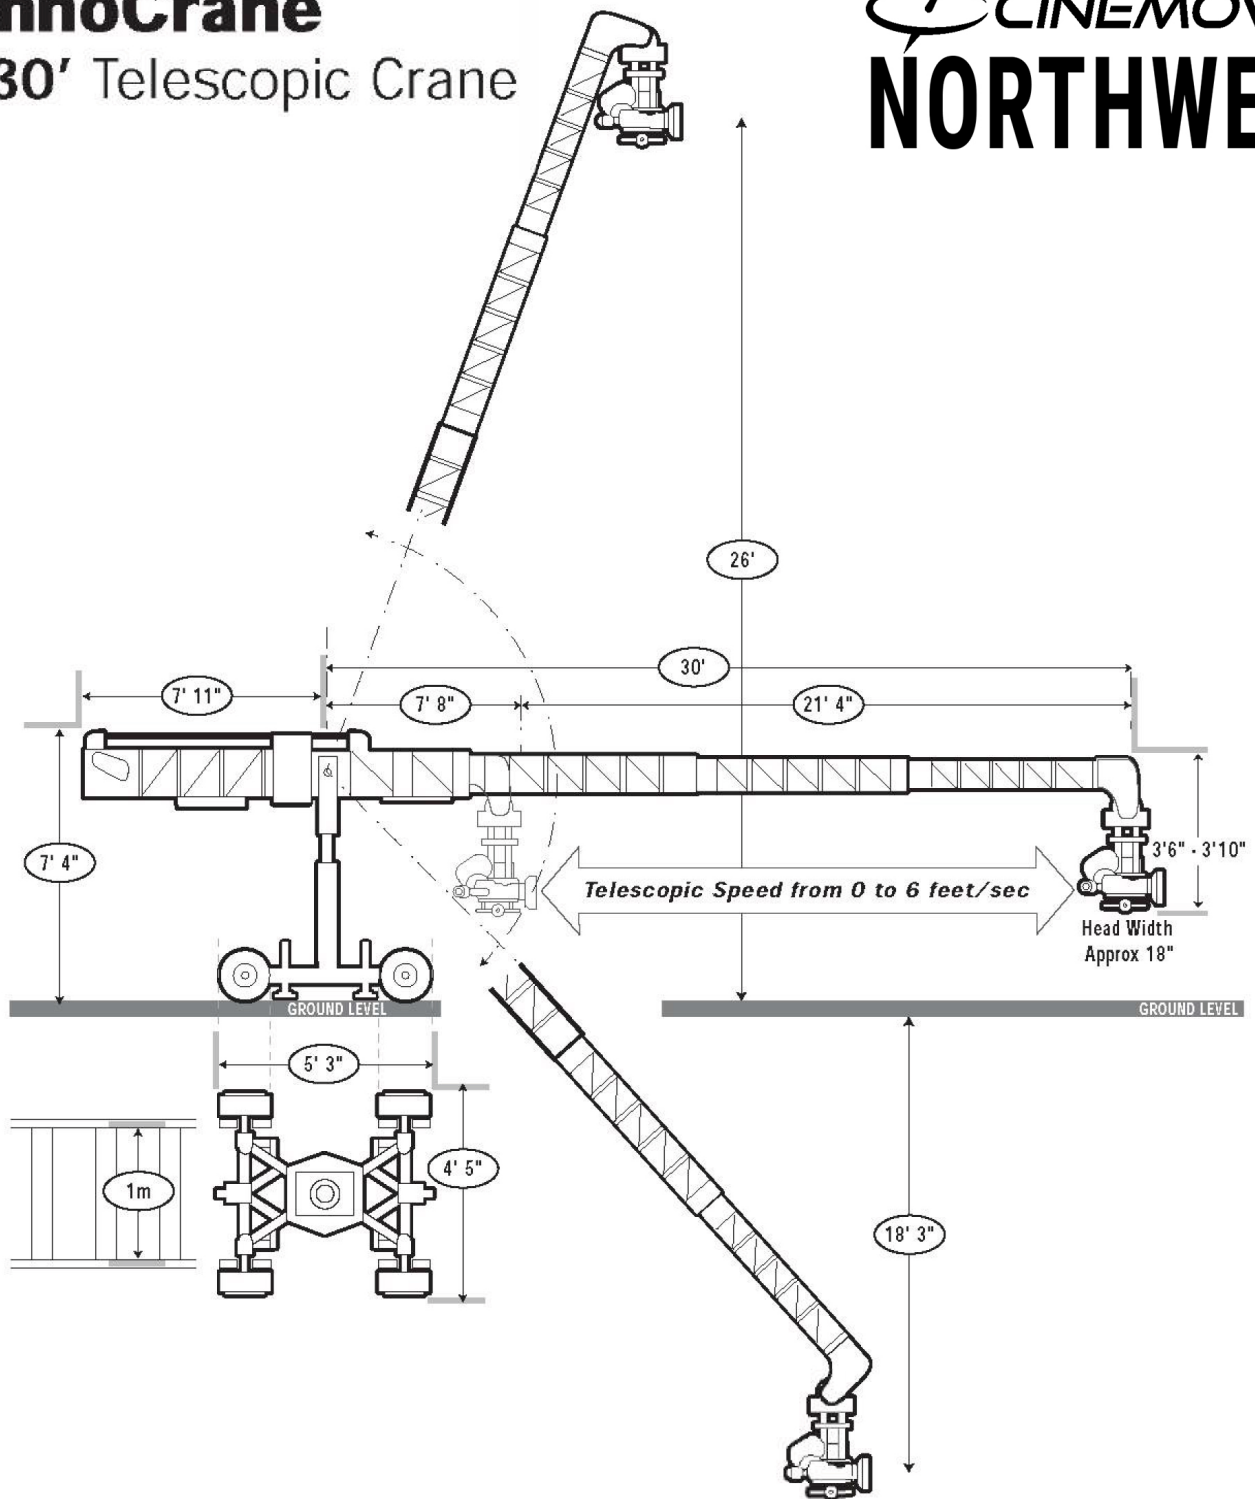

TechnoCrane

The 30' Telescopic Crane

SuperTechnoCrane Specifications

Max "All Up" Weight:	3,300 lbs
Max Payload :	165 lbs (head and camera)
Power Supply:	230V AC
Power Consumption:	13 Amps Max

Specifications may change at any time.
Please contact us direct if your requirements are critical.

Measurements Intended as Guideline Only

Third Party Equipment

The Super TechnoCrane accepts most third party remote heads and it can be mounted on large platform cranes.

Optional & Custom Accessories

Special applications can be achieved with a range of existing optional accessories, or TechnoVision can design & build a custom solution.